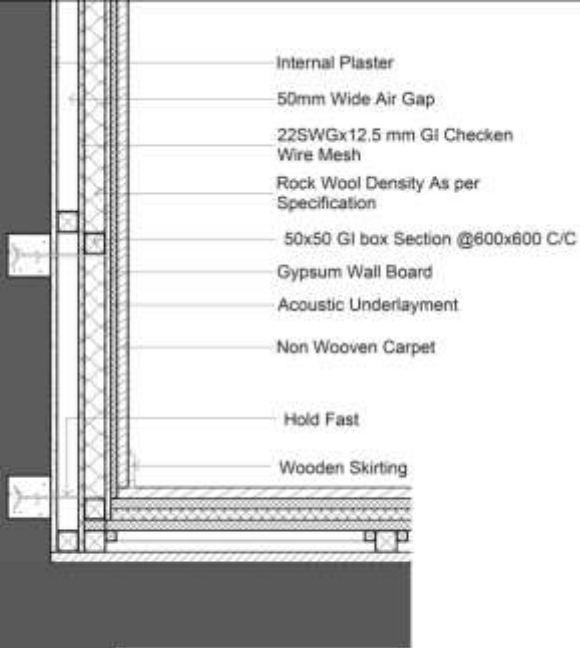

TYPE OF SEATING

FLOOR PLAN

SEATING 01

SEATING 02

SEATING 04

SEATING 03

FLOOR PLAN

ENTRY

SEATING 05

SEATING 06

FLOOR PLAN

FLOOR PLAN

SIGHT

SOUNDPROOF DETAIL OF WALL, FLOOR AND CEILING

Table 4 Acceptable Indoor Noise Levels for Various Buildings
(Clause 4.1)

Sl No.	Location	Noise Level dB(A)
(1)	(2)	(3)
i)	Auditoria and concert halls	20-25
ii)	Radio and TV studios	20-25
iii)	Cinemas	25-30
iv)	Music rooms	25-30
v)	Hospitals and cinema theatres	35-40
vi)	Apartments, hotels and homes	35-40
vii)	Conference rooms, small offices and libraries	35-40
viii)	Court rooms and class rooms	40-45
ix)	Large public offices, banks and stores	45-50
x)	Restaurants	50-55