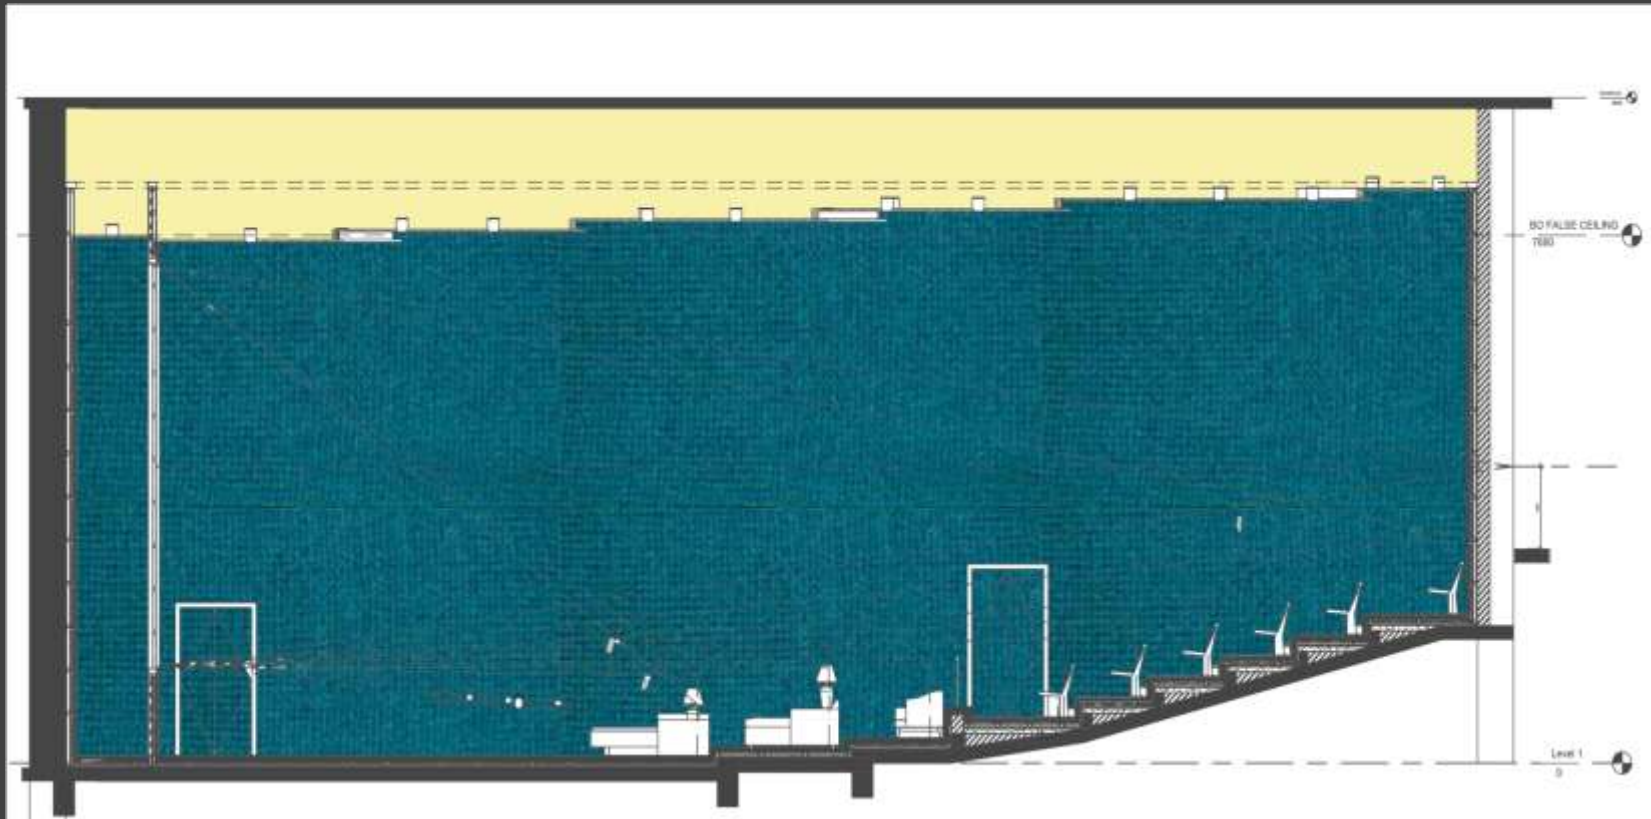

TYPE OF SEATING

FLOOR PLAN

SEATING 01

SEATING 02

SEATING 04

SEATING 03

FLOOR PLAN

ENTRY

SEATING 05

SEATING 06

FLOOR PLAN

FLOOR PLAN

SIGHT

SOUNDPROOF DETAIL OF WALL, FLOOR AND CEILING

Table 4 Acceptable Indoor Noise Levels for Various Buildings
(Clause 4.1)

Sl No.	Location	Noise Level dB(A)
(1)	(2)	(3)
i)	Auditoria and concert halls	20-25
ii)	Radio and TV studios	20-25
iii)	Cinemas	25-30
iv)	Music rooms	25-30
v)	Hospitals and cinema theatres	35-40
vi)	Apartments, hotels and homes	35-40
vii)	Conference rooms, small offices and libraries	35-40
viii)	Court rooms and class rooms	40-45
ix)	Large public offices, banks and stores	45-50
x)	Restaurants	50-55

VOLUME INFLUENCES BOTH REVERBERANCE AND LOUDNESS. FOR HALLS OF HIGH CAPACITY, A LOW VOLUME PER SEAT HELPS PRESERVE ACOUSTICAL ENERGY.

Type of Auditorium	Volume per Seat cu ft (cu m)		
	Min	Mid	Max
Rooms for Speech	80 (2.3)	110 (3.1)	150 (4.3)
Concert Halls	220 (6.2)	275 (7.8)	380 (10.8)
Opera Houses	160 (4.5)	200 (5.7)	260 (7.4)
Churches/Synagogues	180 (5.1)	255 (7.2)	320 (9.1)
Multipurpose Auditoriums	180 (5.1)	250 (7.1)	300 (8.5)
Motion-picture Theaters	100 (2.8)	125 (3.5)	180 (5.1)

Hall Program

Range of acoustical volume

Theatrical and amplified events only	200-300 ft ³ /seat
Unamplified music (excluding pipe organ)	300-450 ft ³ /seat

TYPES OF CINEMA THEATER

TYPES OF MULTIPLEX