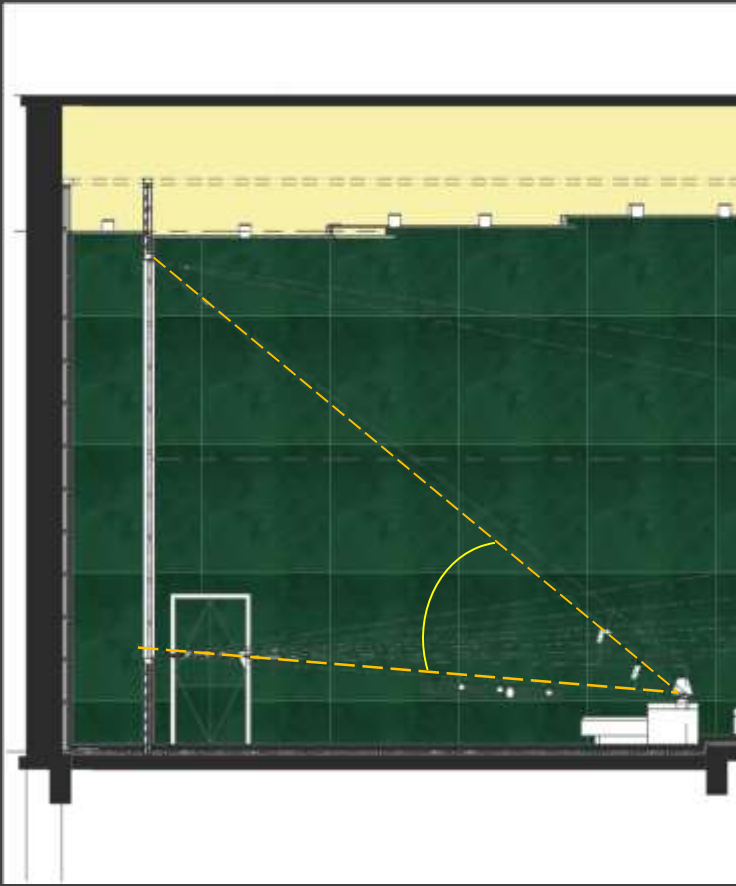

TYPE OF SEATING

FLOOR PLAN

SEATING 01

SEATING 02

SEATING 04

SEATING 03

FLOOR PLAN

ENTRY

SEATING 05

SEATING 06

FLOOR PLAN

FLOOR PLAN

SIGHT

SOUNDPROOF DETAIL OF WALL, FLOOR AND CEILING

Table 4 Acceptable Indoor Noise Levels for Various Buildings
(Clause 4.1)

Sl No.	Location	Noise Level dB(A)
(1)	(2)	(3)
i)	Auditoria and concert halls	20-25
ii)	Radio and TV studios	20-25
iii)	Cinemas	25-30
iv)	Music rooms	25-30
v)	Hospitals and cinema theatres	35-40
vi)	Apartments, hotels and homes	35-40
vii)	Conference rooms, small offices and libraries	35-40
viii)	Court rooms and class rooms	40-45
ix)	Large public offices, banks and stores	45-50
x)	Restaurants	50-55

VOLUME INFLUENCES BOTH REVERBERANCE AND LOUDNESS. FOR HALLS OF HIGH CAPACITY, A LOW VOLUME PER SEAT HELPS PRESERVE ACOUSTICAL ENERGY.

Type of Auditorium	Volume per Seat cu ft (cu m)		
	Min	Mid	Max
Rooms for Speech	80 (2.3)	110 (3.1)	150 (4.3)
Concert Halls	220 (6.2)	275 (7.8)	380 (10.8)
Opera Houses	160 (4.5)	200 (5.7)	260 (7.4)
Churches/Synagogues	180 (5.1)	255 (7.2)	320 (9.1)
Multipurpose Auditoriums	180 (5.1)	250 (7.1)	300 (8.5)
Motion-picture Theaters	100 (2.8)	125 (3.5)	180 (5.1)

Hall Program

Range of acoustical volume

Theatrical and amplified events only	200-300 ft ³ /seat
Unamplified music (excluding pipe organ)	300-450 ft ³ /seat

TYPES OF CINEMA THEATER

TYPES OF MULTIPLEX