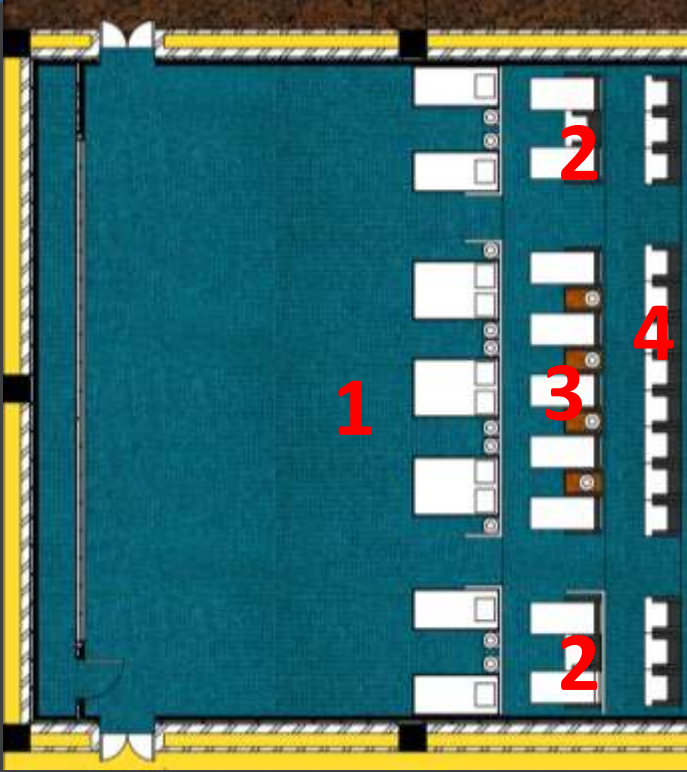

TYPE OF SEATING

FLOOR PLAN

SEATING 01

SEATING 02

SEATING 04

SEATING 03

FLOOR PLAN

ENTRY

SEATING 05

SEATING 06

FLOOR PLAN

FLOOR PLAN

SIGHT

SOUNDPROOF DETAIL OF WALL, FLOOR AND CEILING

Table 4 Acceptable Indoor Noise Levels for Various Buildings
(Clause 4.1)

Sl No.	Location	Noise Level dB(A)
(1)	(2)	(3)
i)	Auditoria and concert halls	20-25
ii)	Radio and TV studios	20-25
iii)	Cinemas	25-30
iv)	Music rooms	25-30
v)	Hospitals and cinema theatres	35-40
vi)	Apartments, hotels and homes	35-40
vii)	Conference rooms, small offices and libraries	35-40
viii)	Court rooms and class rooms	40-45
ix)	Large public offices, banks and stores	45-50
x)	Restaurants	50-55

VOLUME INFLUENCES BOTH REVERBERANCE AND LOUDNESS. FOR HALLS OF HIGH CAPACITY, A LOW VOLUME PER SEAT HELPS PRESERVE ACOUSTICAL ENERGY.

Type of Auditorium	Volume per Seat cu ft (cu m)		
	Min	Mid	Max
Rooms for Speech	80 (2.3)	110 (3.1)	150 (4.3)
Concert Halls	220 (6.2)	275 (7.8)	380 (10.8)
Opera Houses	160 (4.5)	200 (5.7)	260 (7.4)
Churches/Synagogues	180 (5.1)	255 (7.2)	320 (9.1)
Multipurpose Auditoriums	180 (5.1)	250 (7.1)	300 (8.5)
Motion-picture Theaters	100 (2.8)	125 (3.5)	180 (5.1)

Hall Program

Range of acoustical volume

Theatrical and amplified events only	200-300 ft ³ /seat
Unamplified music (excluding pipe organ)	300-450 ft ³ /seat

TYPES OF CINEMA THEATER

TYPES OF MULTIPLEX