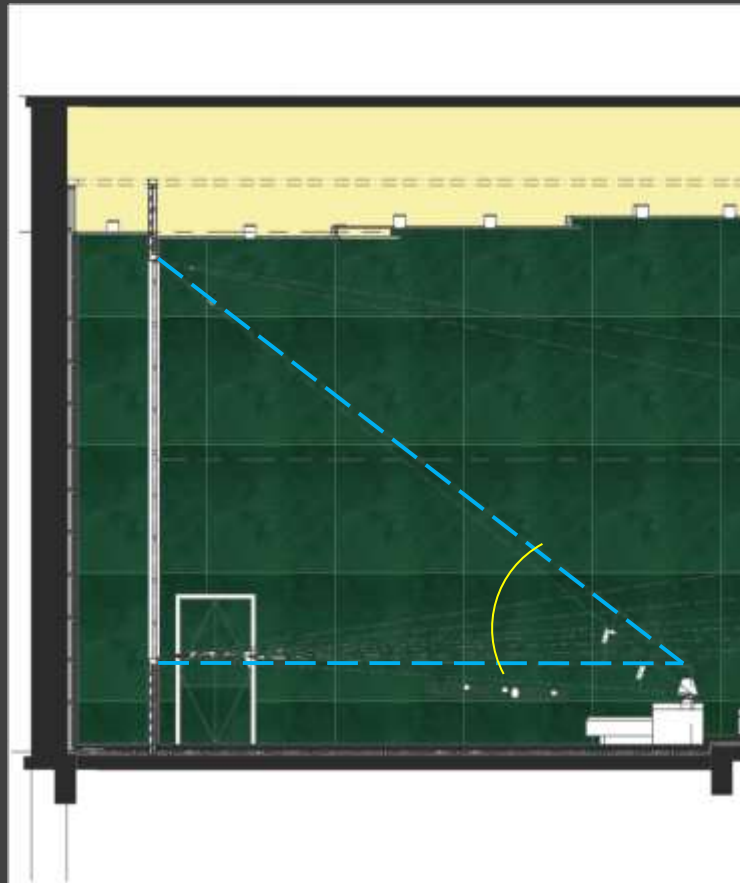

TYPE OF SEATING

FLOOR PLAN

SEATING 01

SEATING 02

SEATING 04

SEATING 03

FLOOR PLAN

ENTRY

SEATING 05

SEATING 06

FLOOR PLAN

FLOOR PLAN

SIGHT

SOUNDPROOF DETAIL OF WALL, FLOOR AND CEILING

Table 4 Acceptable Indoor Noise Levels for Various Buildings
(Clause 4.1)

Sl No.	Location	Noise Level dB(A)
(1)	(2)	(3)
i)	Auditoria and concert halls	20-25
ii)	Radio and TV studios	20-25
iii)	Cinemas	25-30
iv)	Music rooms	25-30
v)	Hospitals and cinema theatres	35-40
vi)	Apartments, hotels and homes	35-40
vii)	Conference rooms, small offices and libraries	35-40
viii)	Court rooms and class rooms	40-45
ix)	Large public offices, banks and stores	45-50
x)	Restaurants	50-55

VOLUME INFLUENCES BOTH REVERBERANCE AND LOUDNESS. FOR HALLS OF HIGH CAPACITY, A LOW VOLUME PER SEAT HELPS PRESERVE ACOUSTICAL ENERGY.

Type of Auditorium	Volume per Seat cu ft (cu m)		
	Min	Mid	Max
Rooms for Speech	80 (2.3)	110 (3.1)	150 (4.3)
Concert Halls	220 (6.2)	275 (7.8)	380 (10.8)
Opera Houses	160 (4.5)	200 (5.7)	260 (7.4)
Churches/Synagogues	180 (5.1)	255 (7.2)	320 (9.1)
Multipurpose Auditoriums	180 (5.1)	250 (7.1)	300 (8.5)
Motion-picture Theaters	100 (2.8)	125 (3.5)	180 (5.1)

Hall Program

Range of acoustical volume

Theatrical and amplified events only	200-300 ft ³ /seat
Unamplified music (excluding pipe organ)	300-450 ft ³ /seat

TYPES OF CINEMA THEATER

TYPES OF MULTIPLEX