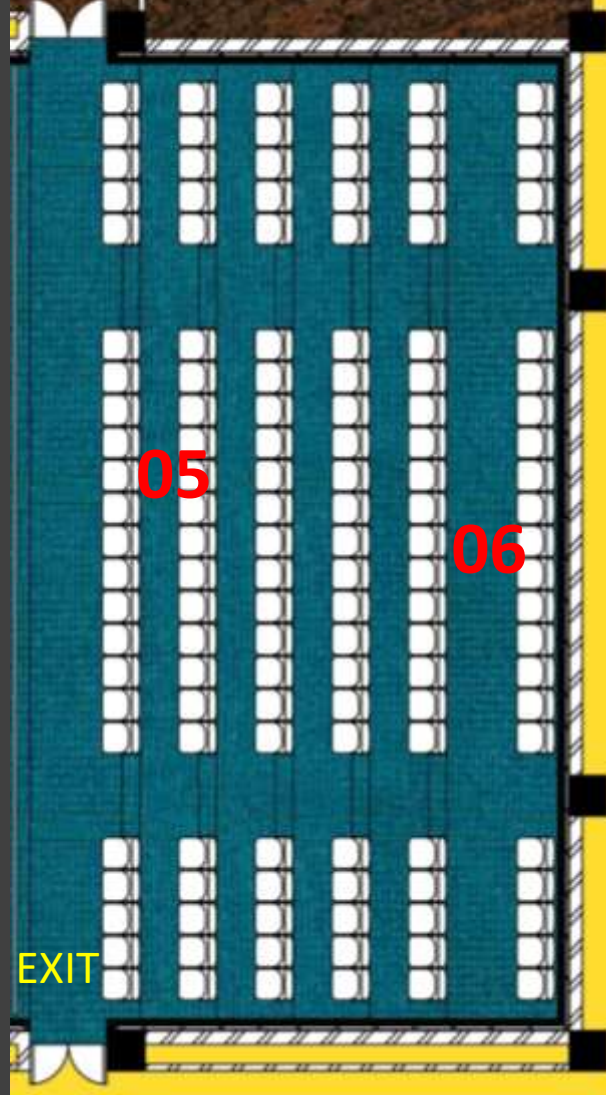

TYPE OF SEATING

FLOOR PLAN

SEATING 01

SEATING 02

SEATING 04

SEATING 03

FLOOR PLAN

ENTRY

SEATING 05

SEATING 06

FLOOR PLAN

FLOOR PLAN

SIGHT

SOUNDPROOF DETAIL OF WALL, FLOOR AND CEILING

Table 4 Acceptable Indoor Noise Levels for Various Buildings
(Clause 4.1)

Sl No.	Location	Noise Level dB(A)
(1)	(2)	(3)
i)	Auditoria and concert halls	20-25
ii)	Radio and TV studios	20-25
iii)	Cinemas	25-30
iv)	Music rooms	25-30
v)	Hospitals and cinema theatres	35-40
vi)	Apartments, hotels and homes	35-40
vii)	Conference rooms, small offices and libraries	35-40
viii)	Court rooms and class rooms	40-45
ix)	Large public offices, banks and stores	45-50
x)	Restaurants	50-55

VOLUME INFLUENCES BOTH REVERBERANCE AND LOUDNESS. FOR HALLS OF HIGH CAPACITY, A LOW VOLUME PER SEAT HELPS PRESERVE ACOUSTICAL ENERGY.

Type of Auditorium	Volume per Seat cu ft (cu m)		
	Min	Mid	Max
Rooms for Speech	80 (2.3)	110 (3.1)	150 (4.3)
Concert Halls	220 (6.2)	275 (7.8)	380 (10.8)
Opera Houses	160 (4.5)	200 (5.7)	260 (7.4)
Churches/Synagogues	180 (5.1)	255 (7.2)	320 (9.1)
Multipurpose Auditoriums	180 (5.1)	250 (7.1)	300 (8.5)
Motion-picture Theaters	100 (2.8)	125 (3.5)	180 (5.1)