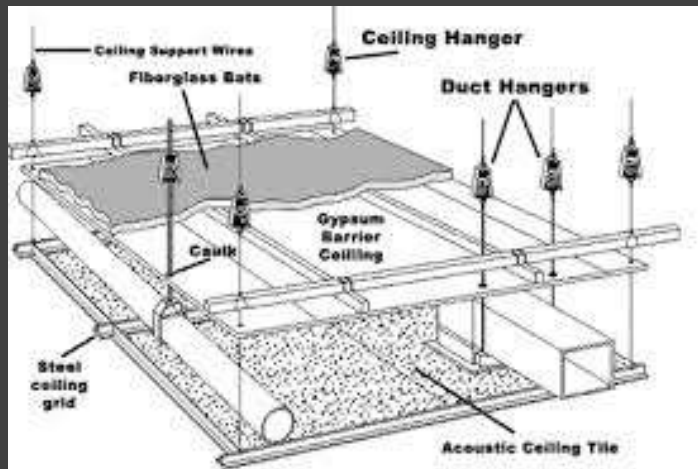

SEATING 05

SEATING 06

FLOOR PLAN

FLOOR PLAN

SIGHT

SOUNDPROOF DETAIL OF WALL, FLOOR AND CEILING

Table 4 Acceptable Indoor Noise Levels for Various Buildings
(Clause 4.1)

Sl No.	Location	Noise Level dB(A)
(1)	(2)	(3)
i)	Auditoria and concert halls	20-25
ii)	Radio and TV studios	20-25
iii)	Cinemas	25-30
iv)	Music rooms	25-30
v)	Hospitals and cinema theatres	35-40
vi)	Apartments, hotels and homes	35-40
vii)	Conference rooms, small offices and libraries	35-40
viii)	Court rooms and class rooms	40-45
ix)	Large public offices, banks and stores	45-50
x)	Restaurants	50-55