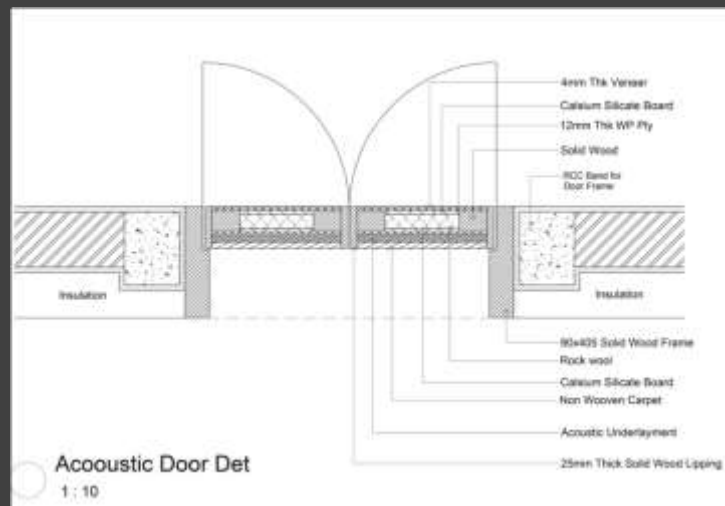

TYPE OF SEATING

FLOOR PLAN

SEATING 01

SEATING 02

SEATING 04

SEATING 03

FLOOR PLAN

ENTRY

SEATING 05

SEATING 06

FLOOR PLAN

FLOOR PLAN

SIGHT

SOUNDPROOF DETAIL OF WALL, FLOOR AND CEILING

Table 4 Acceptable Indoor Noise Levels for Various Buildings
(Clause 4.1)

Sl No.	Location	Noise Level dB(A)
(1)	(2)	(3)
i)	Auditoria and concert halls	20-25
ii)	Radio and TV studios	20-25
iii)	Cinemas	25-30
iv)	Music rooms	25-30
v)	Hospitals and cinema theatres	35-40
vi)	Apartments, hotels and homes	35-40
vii)	Conference rooms, small offices and libraries	35-40
viii)	Court rooms and class rooms	40-45
ix)	Large public offices, banks and stores	45-50
x)	Restaurants	50-55