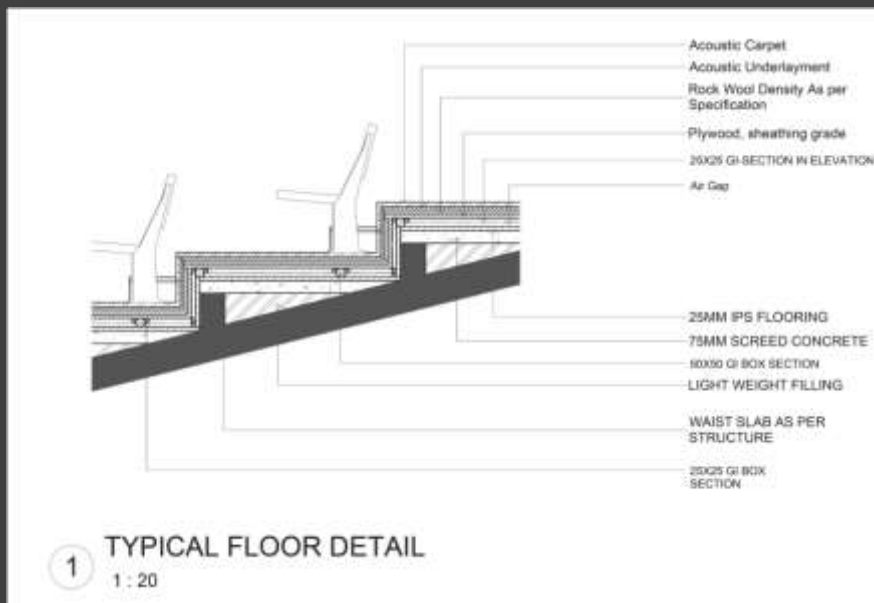

TYPE OF SEATING

FLOOR PLAN

SEATING 01

SEATING 02

SEATING 04

SEATING 03

FLOOR PLAN

ENTRY

SEATING 05

SEATING 06

FLOOR PLAN

FLOOR PLAN

SIGHT

SOUNDPROOF DETAIL OF WALL, FLOOR AND CEILING

Table 4 Acceptable Indoor Noise Levels for Various Buildings
(Clause 4.1)

Sl No.	Location	Noise Level dB(A)
(1)	(2)	(3)
i)	Auditoria and concert halls	20-25
ii)	Radio and TV studios	20-25
iii)	Cinemas	25-30
iv)	Music rooms	25-30
v)	Hospitals and cinema theatres	35-40
vi)	Apartments, hotels and homes	35-40
vii)	Conference rooms, small offices and libraries	35-40
viii)	Court rooms and class rooms	40-45
ix)	Large public offices, banks and stores	45-50
x)	Restaurants	50-55