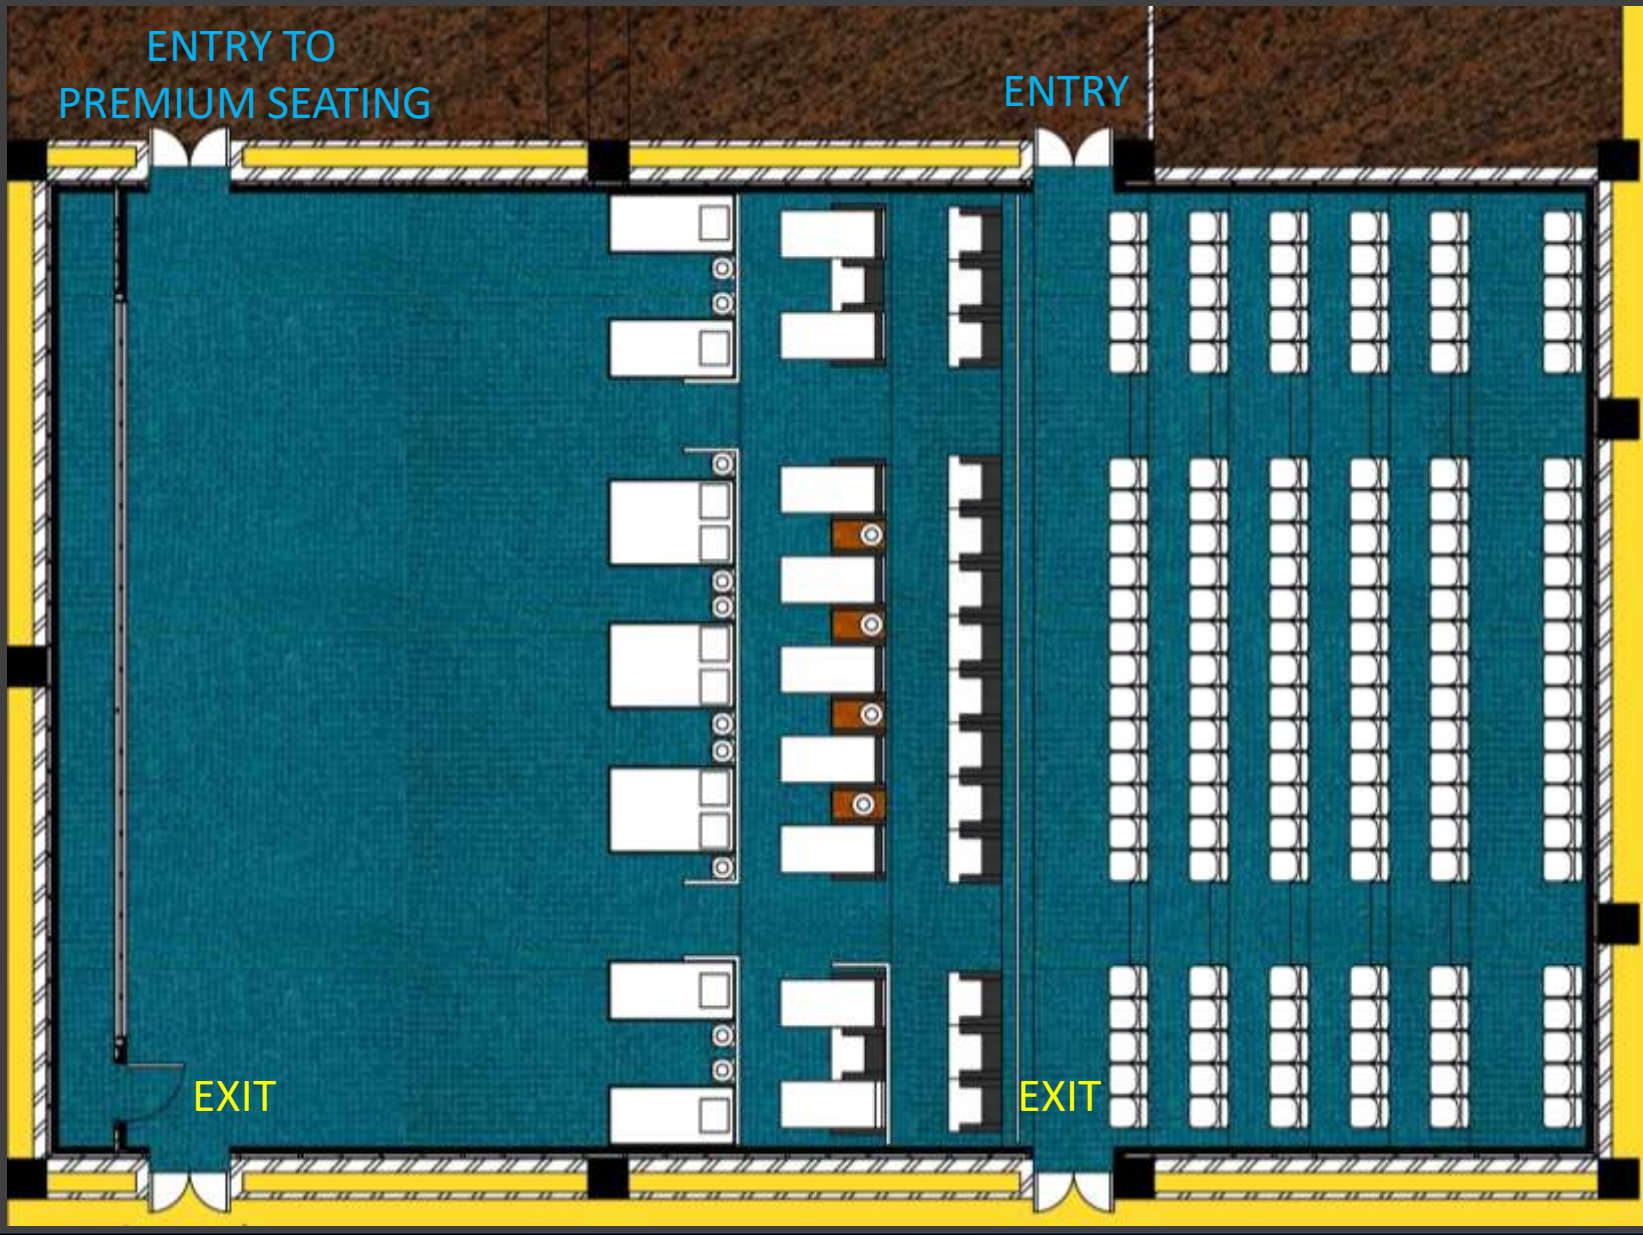

TYPE OF SEATING

FLOOR PLAN

SEATING 01

SEATING 02

SEATING 04

SEATING 03

FLOOR PLAN

ENTRY

SEATING 05

SEATING 06

FLOOR PLAN

FLOOR PLAN

SIGHT

SOUNDPROOF DETAIL OF WALL, FLOOR AND CEILING

Table 4 Acceptable Indoor Noise Levels for Various Buildings
(Clause 4.1)

Sl No.	Location	Noise Level dB(A)
(1)	(2)	(3)
i)	Auditoria and concert halls	20-25
ii)	Radio and TV studios	20-25
iii)	Cinemas	25-30
iv)	Music rooms	25-30
v)	Hospitals and cinema theatres	35-40
vi)	Apartments, hotels and homes	35-40
vii)	Conference rooms, small offices and libraries	35-40
viii)	Court rooms and class rooms	40-45
ix)	Large public offices, banks and stores	45-50
x)	Restaurants	50-55

VOLUME INFLUENCES BOTH REVERBERANCE AND LOUDNESS. FOR HALLS OF HIGH CAPACITY, A LOW VOLUME PER SEAT HELPS PRESERVE ACOUSTICAL ENERGY.

Type of Auditorium	Volume per Seat cu ft (cu m)		
	Min	Mid	Max
Rooms for Speech	80 (2.3)	110 (3.1)	150 (4.3)
Concert Halls	220 (6.2)	275 (7.8)	380 (10.8)
Opera Houses	160 (4.5)	200 (5.7)	260 (7.4)
Churches/Synagogues	180 (5.1)	255 (7.2)	320 (9.1)
Multipurpose Auditoriums	180 (5.1)	250 (7.1)	300 (8.5)
Motion-picture Theaters	100 (2.8)	125 (3.5)	180 (5.1)

Hall Program

Range of acoustical volume

Theatrical and amplified events only	200-300 ft ³ /seat
Unamplified music (excluding pipe organ)	300-450 ft ³ /seat

TYPES OF CINEMA THEATER

TYPES OF MULTIPLEX