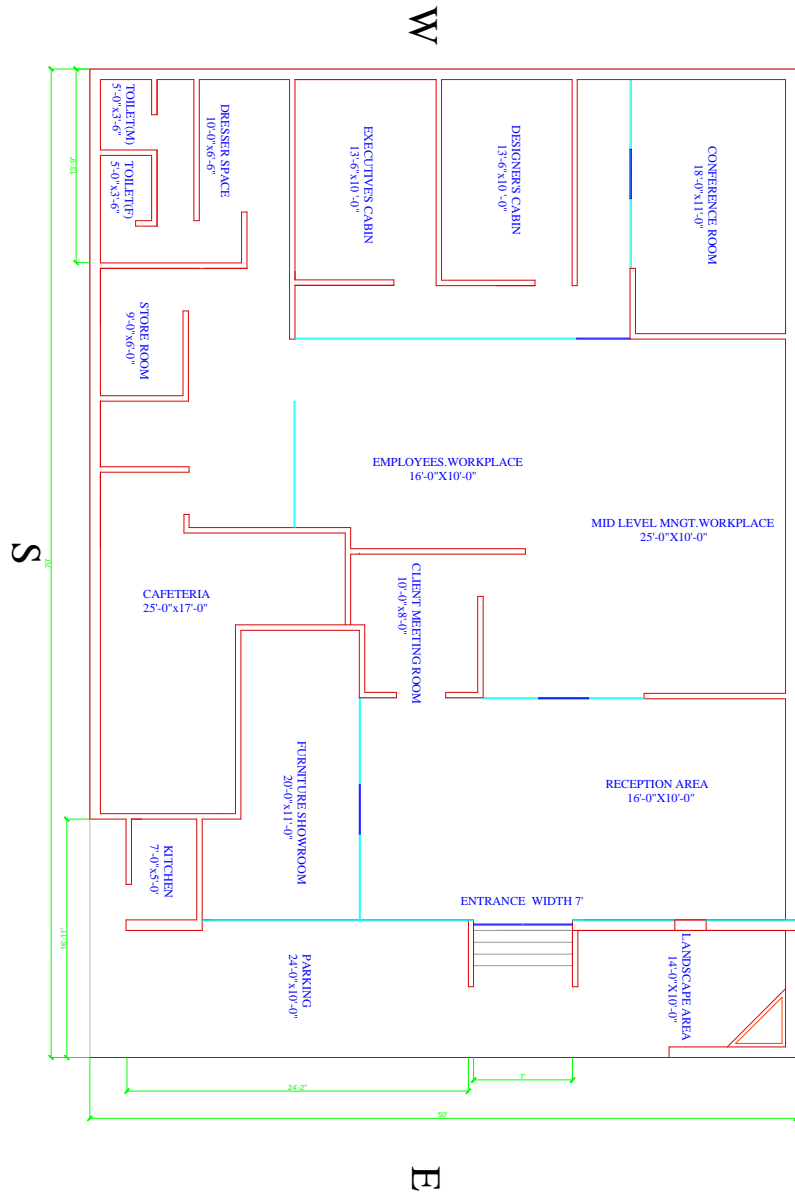

## LAYOUT PLAN OF AN OFFICE

## FURNITURE PLAN OF AN OFFICE

## 3D VIEW OF AN OFFICE

**DESIGN BY-**  
**AYUSHI SEN**  
**Contact- 8188043768**  
**INTERIOR DESIGNER**