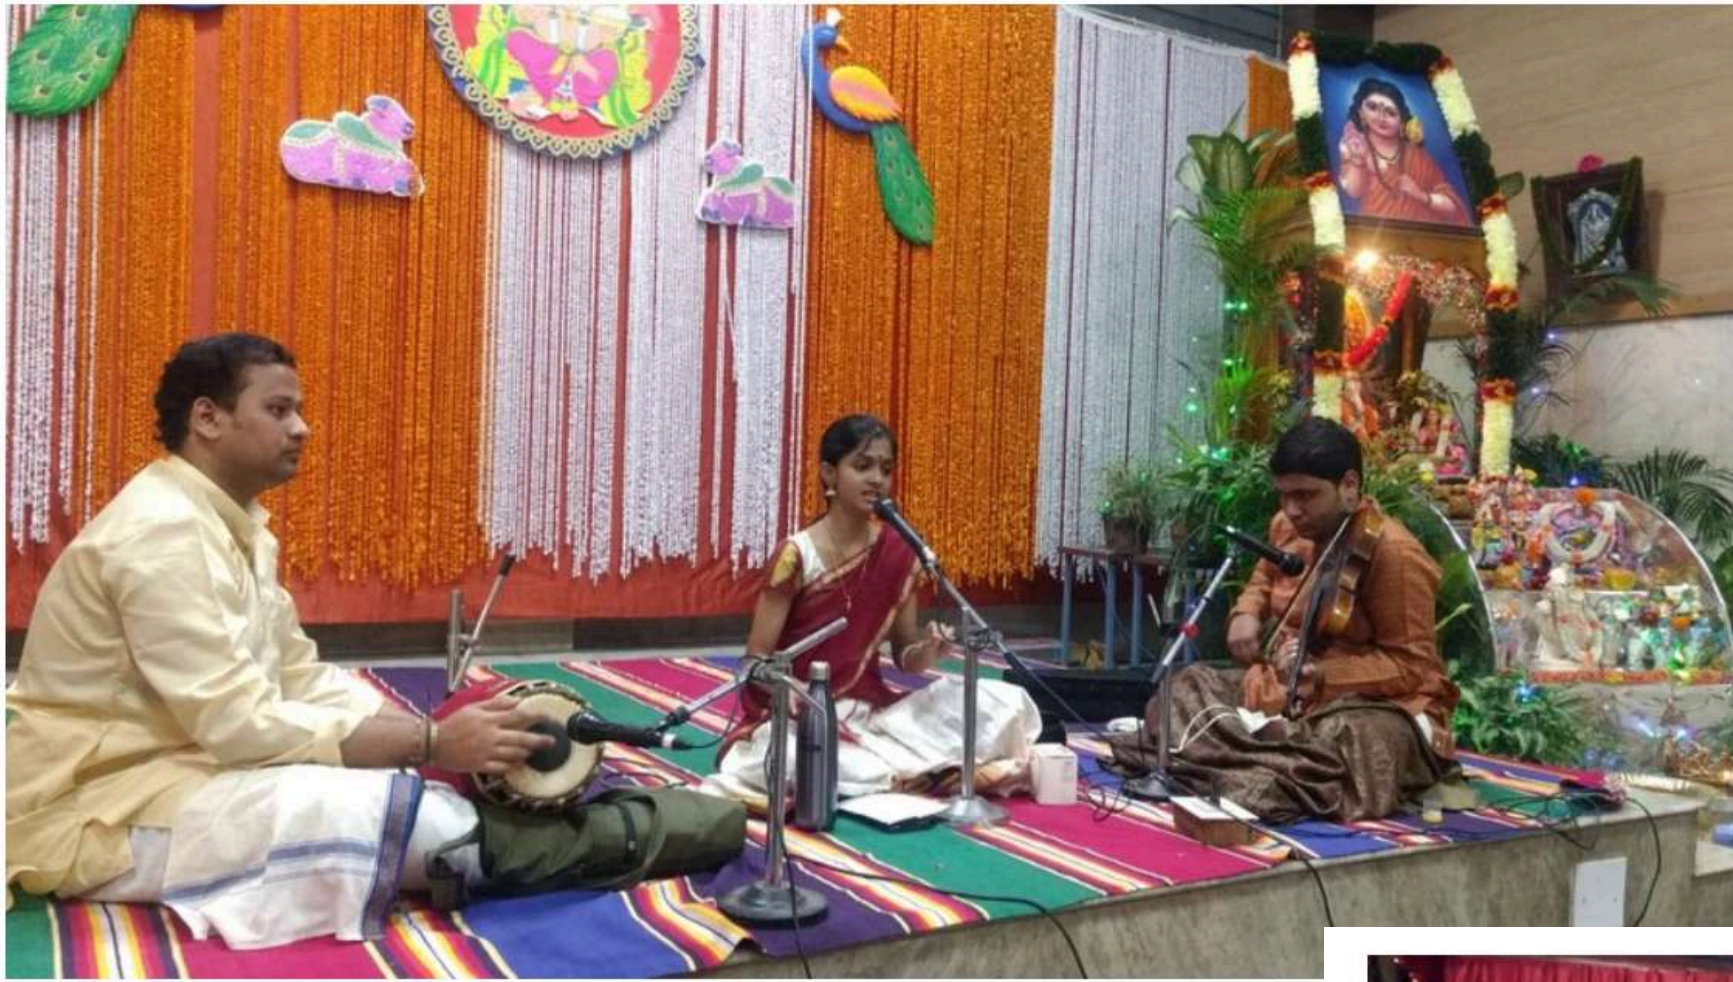

Group  
ensemble with  
music  
> Fraternity

Jalsa Musical  
festival hosted  
by Smt Shilpi  
> Das

Shri Shankar Mahadevan

>

SVBC Kannada Channel Recording TTD

>

Sri  
GanakalaBhush  
ana R K  
> Padmanabha

Smt Geetha  
Gopal Sri G S  
Nagaraj  
>

Felicitation at  
TTD program

Felicitation at  
Malleshwaram  
Club House

in Navaratri  
Concert

>

in Ganesh  
Festival  
Concert

>

Sri Shiva Mani