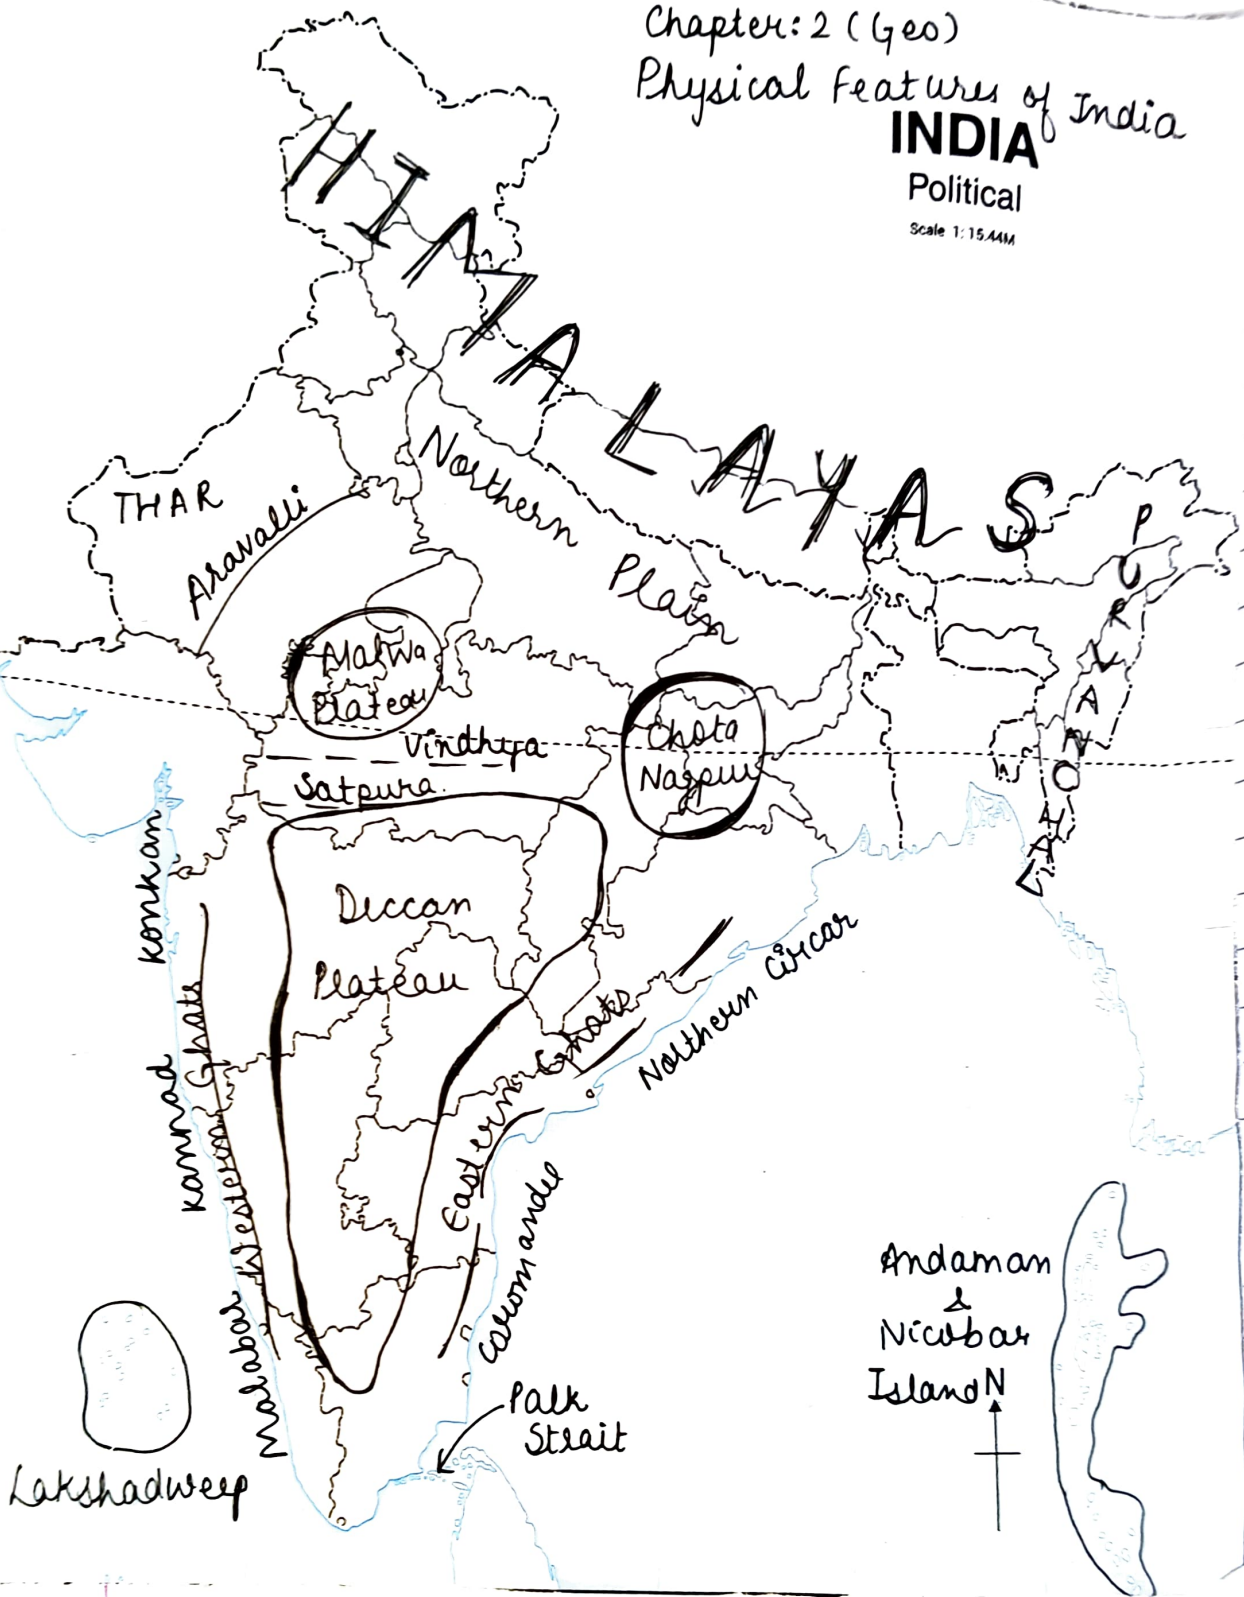

States & Capitals

INDIA

Political

Scale 1:15,44M

37°6' N

States Through which :

- 1) Tropic of (★) **INDIA**
Cancer
- 2) Standard Meridian of India (•)
82°30' E

Political
Scale 1:15,44M

68°7' E

97°25' E

8°4' N

Chapter: 2 (Geo)
 Physical Features of India

INDIA

Political

Scale 1:15,44M

Chapter: 2 (Geo)
Major Peaks

INDIA
Scale 0 150 kms

Chapter: 3

Drainage

INDIA

Political

Scale 1: 15.44M

Major Rivers, Dams, Lakes

Ch. 5 (G)
Natural Vegetation & Wildlife

INDIA

Political

Scale 1:15,400

INDIA

Political

Scale 1:15.44M

Pre-Monsoon Conditions