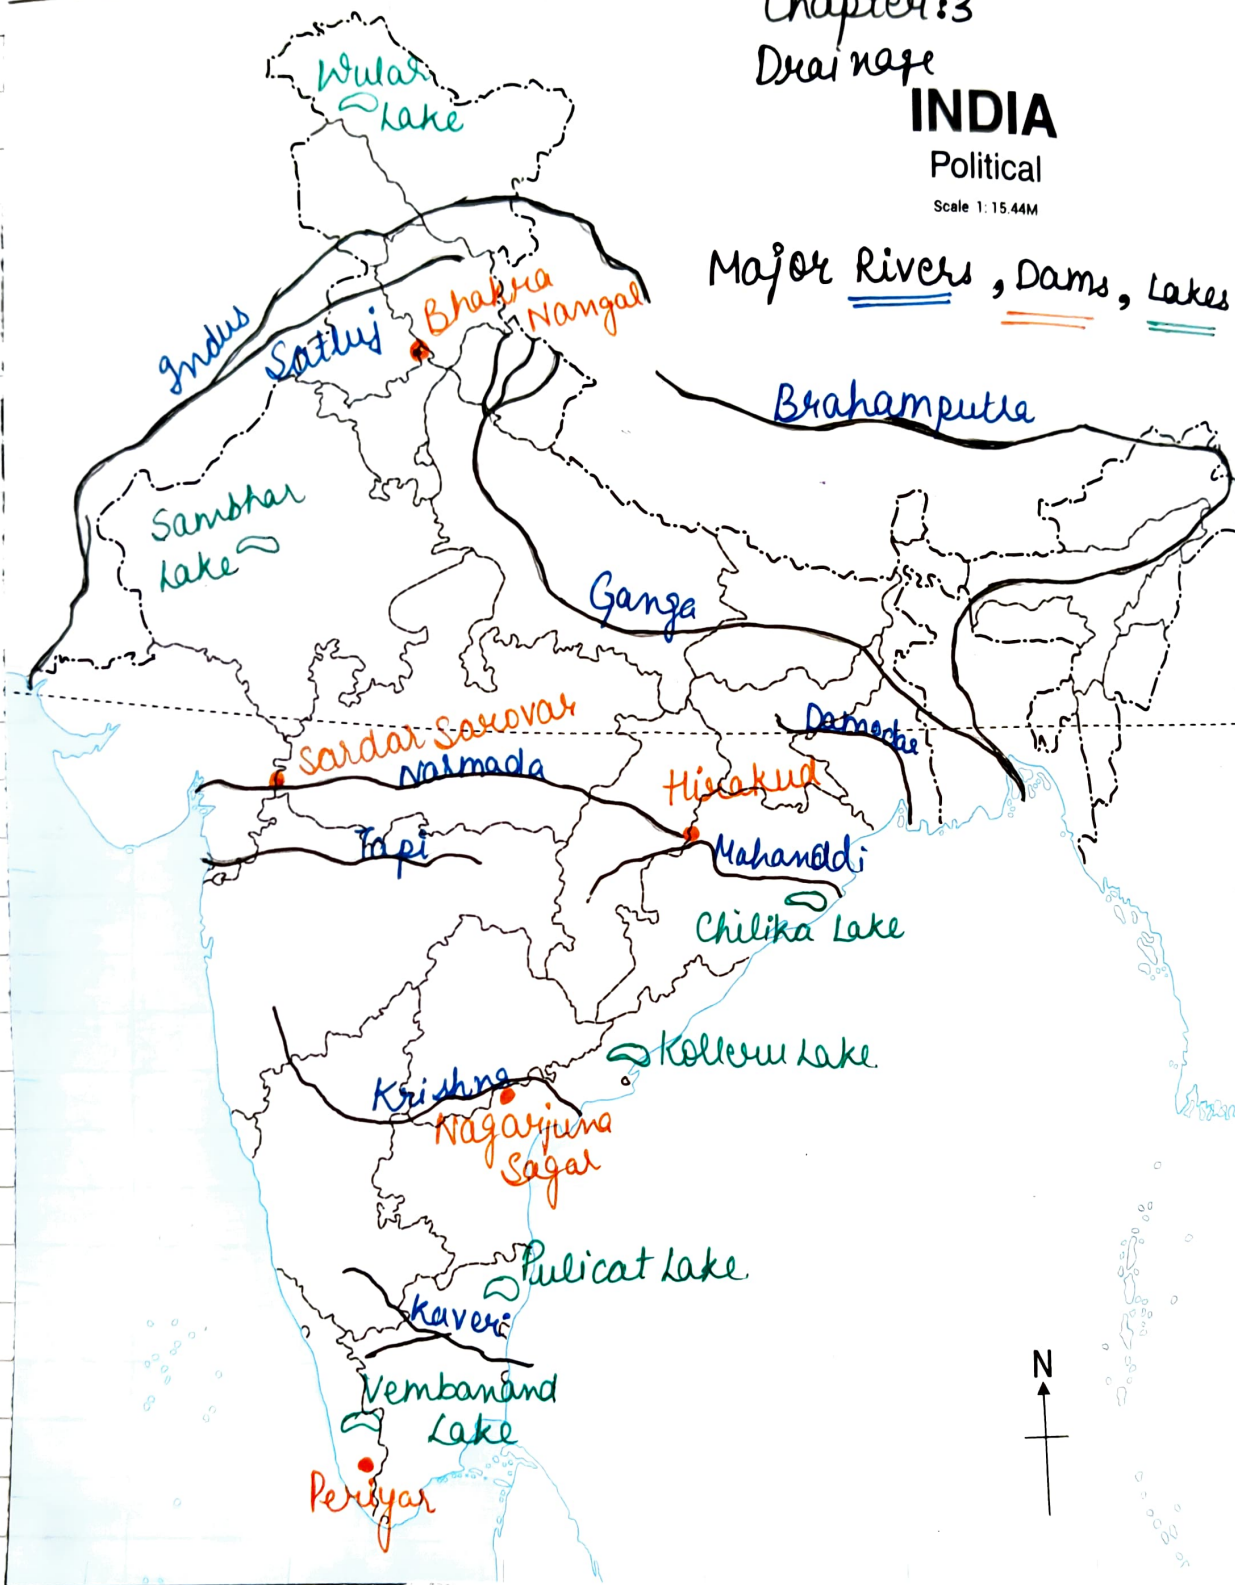

States & Capitals

INDIA

Political

Scale 1:15,44M

37°6' N

States Through which :

- 1) Tropic of (★) **INDIA**
Cancer
- 2) Standard Meridian of India (•)
82°30' E

Political
Scale 1:15,44M

68°7' E

97°25' E

8°4' N

Chapter: 2 (Geo)
 Physical Features of India

INDIA

Political

Scale 1:15,44M

Chapter: 2 (Geo)
Major Peaks

INDIA
Scale 0 150 kms

Chapter: 3

Drainage

INDIA

Political

Scale 1: 15.44M

Major Rivers, Dams, Lakes

Ch. 5 (G)
Natural Vegetation & Wildlife

INDIA

Political

Scale 1:15,400

INDIA

Political

Scale 1:15.44M

Pre-Monsoon Conditions