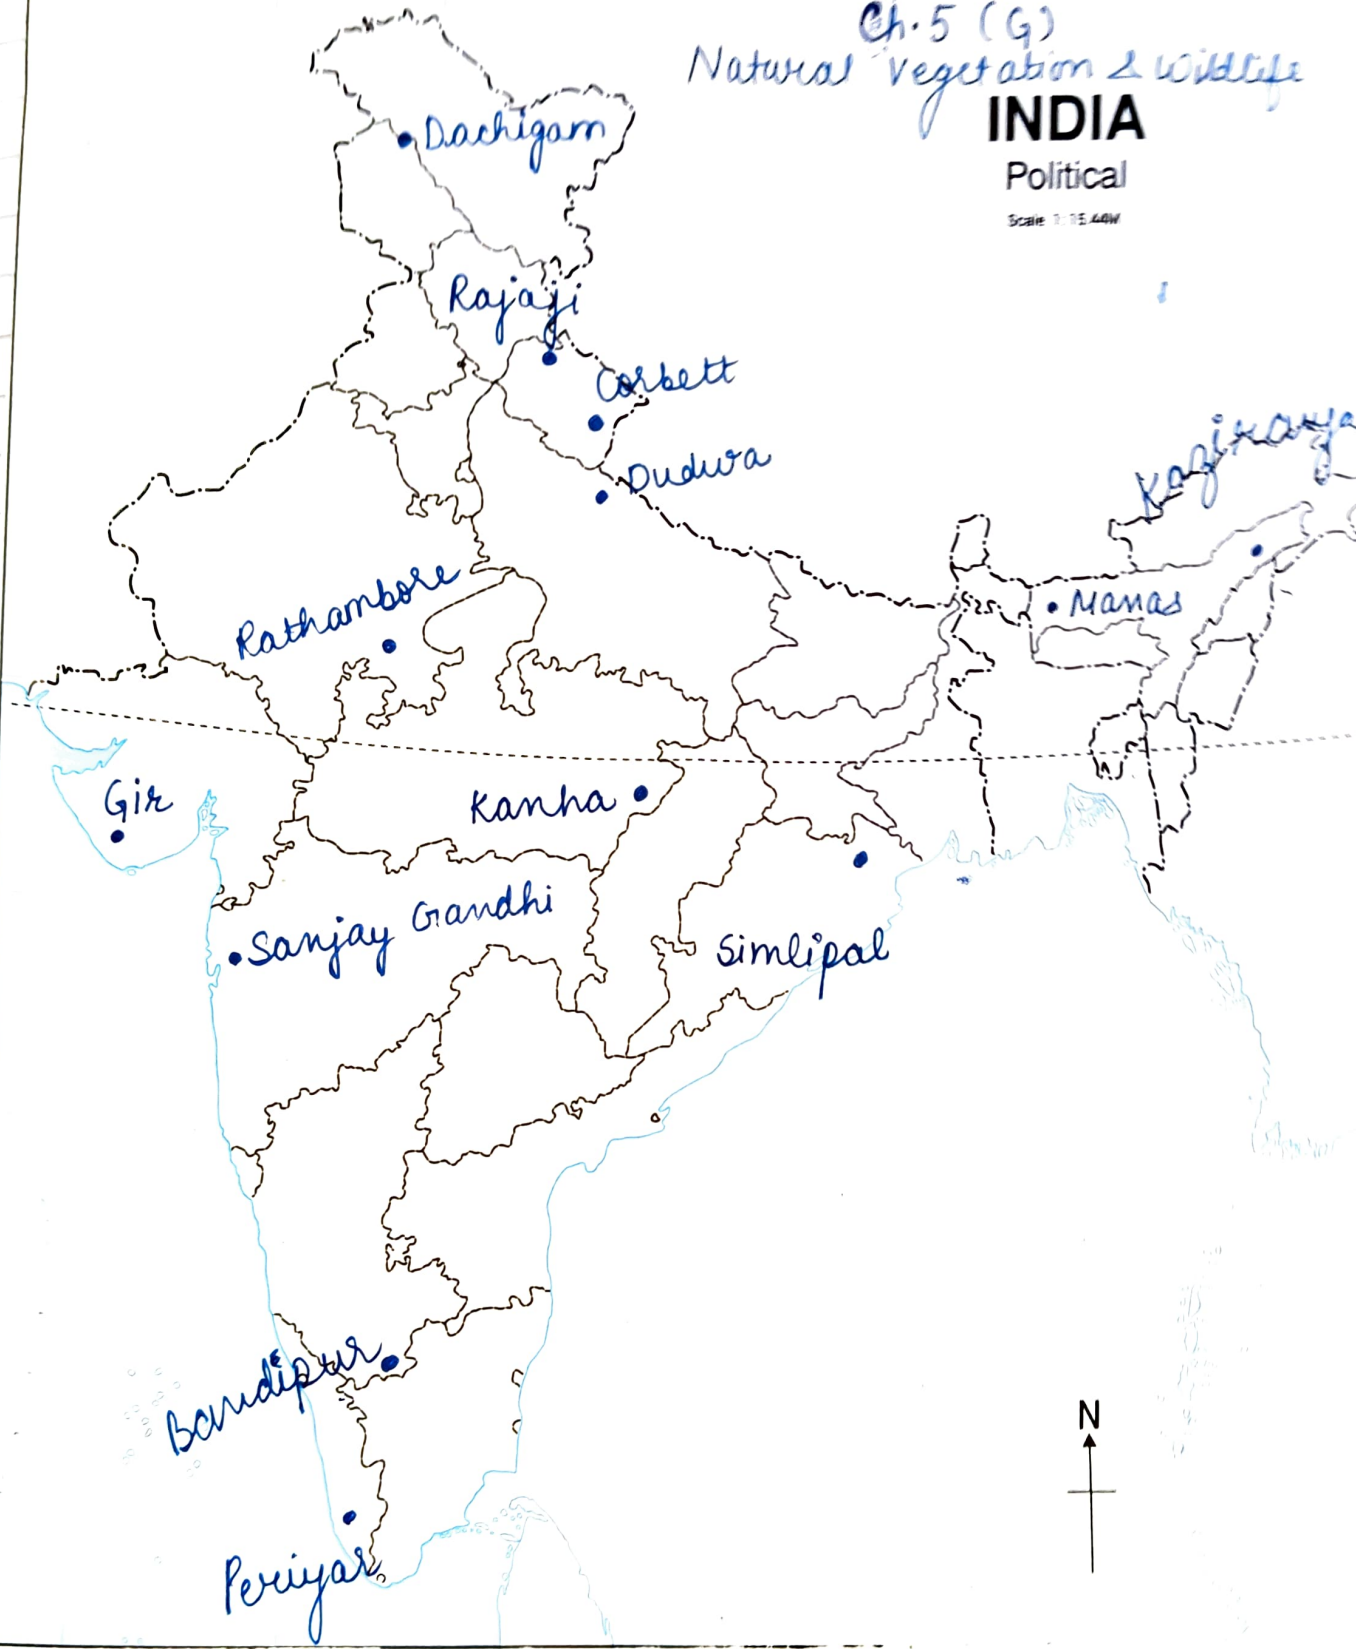

States & Capitals

INDIA

Political

Scale 1:15,44M

37°6' N

States Through which :

- 1) Tropic of (★) **INDIA**
Cancer
- 2) Standard Meridian of India (•)
82°30' E

Political
Scale 1:15,44M

68°7' E

97°25' E

8°4' N

Chapter: 2 (Geo)
 Physical Features of India

INDIA

Political

Scale 1:15,44M

Chapter: 2 (Geo)
Major Peaks

INDIA
Scale 0 150 kms

Chapter: 3

Drainage

INDIA

Political

Scale 1: 15.44M

Major Rivers, Dams, Lakes

Ch. 5 (G)
Natural Vegetation & Wildlife

INDIA

Political

Scale 1:15,400

INDIA

Political

Scale 1:15.44M

Pre-Monsoon Conditions