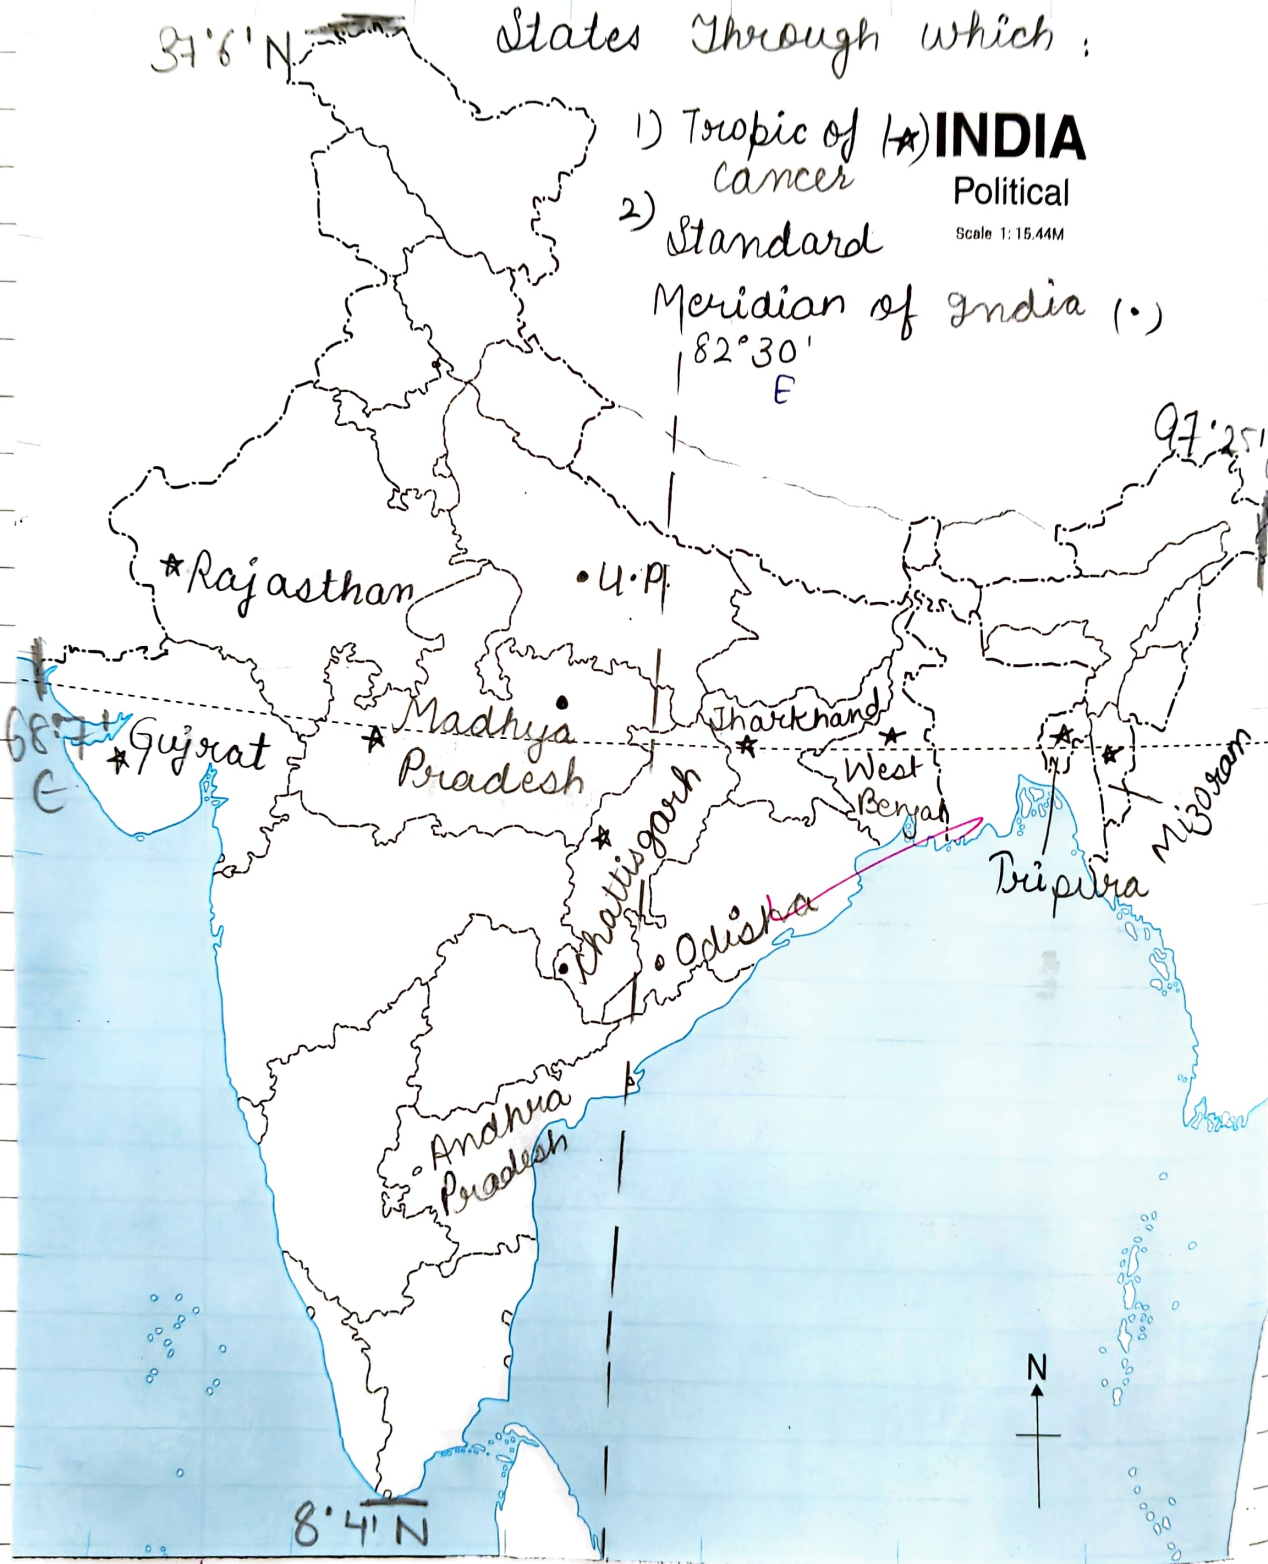

States & Capitals

INDIA

Political

Scale 1:15,44M

37°6' N

States Through which :

- 1) Tropic of (★) **INDIA**
Cancer
- 2) Standard Meridian of India (•)
82°30' E

Political
Scale 1:15,44M

68°7' E

97°25' E

8°4' N

Chapter: 2 (Geo)
 Physical Features of India

INDIA

Political

Scale 1:15,44M

Chapter: 2 (Geo)
Major Peaks

INDIA
Scale 0 150 kms

Chapter: 3

Drainage

INDIA

Political

Scale 1: 15.44M

Major Rivers, Dams, Lakes

Ch. 5 (G)
Natural Vegetation & Wildlife

INDIA

Political

Scale 1:15,400

INDIA

Political

Scale 1:15.44M

Pre-Monsoon Conditions