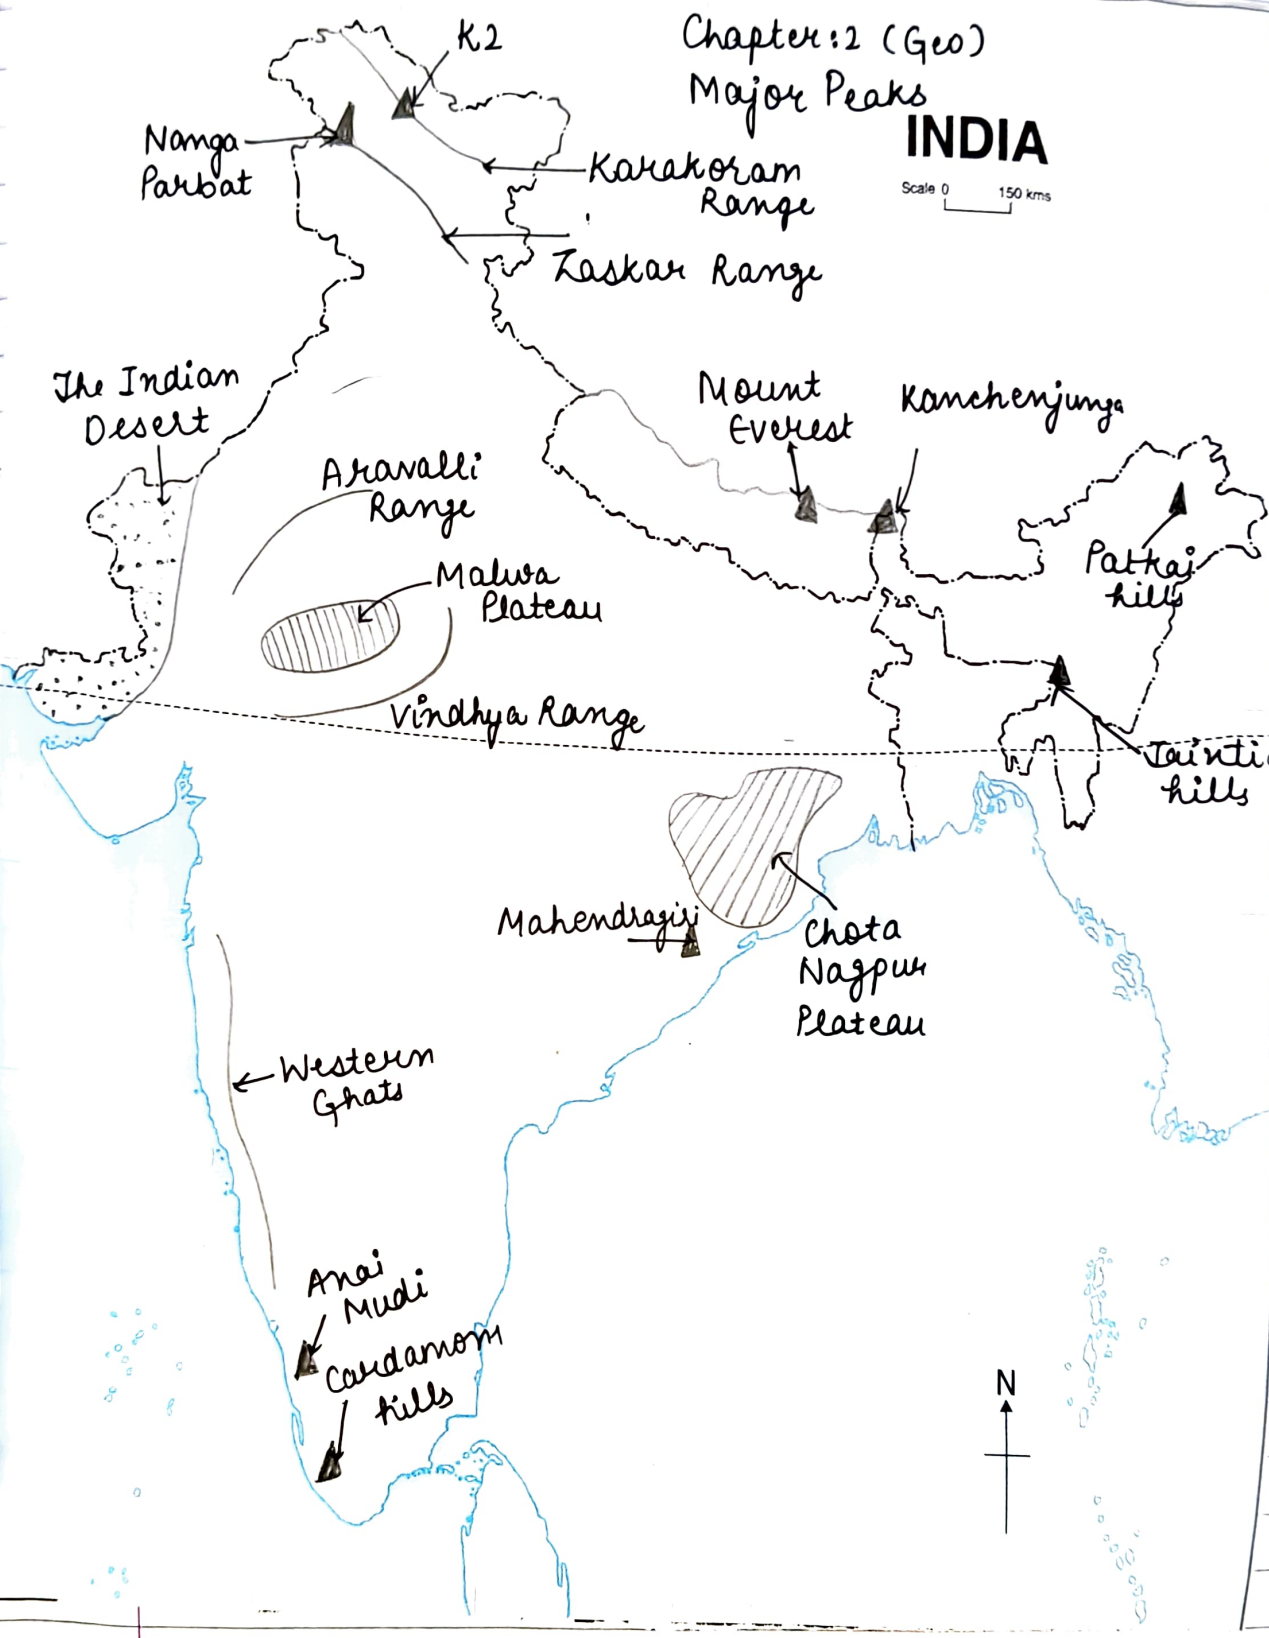

States & Capitals

INDIA

Political

Scale 1:15,44M

37°6' N

States Through which :

- 1) Tropic of (★) **INDIA**
Cancer
- 2) Standard Meridian of India (•)
82°30' E

Political
Scale 1:15,44M

68°7' E

97°25' E

8°4' N

Chapter: 2 (Geo)
 Physical Features of India

INDIA

Political

Scale 1:15,44M

Chapter: 2 (Geo)
Major Peaks

INDIA
Scale 0 150 kms

Chapter: 3

Drainage

INDIA

Political

Scale 1: 15.44M

Major Rivers, Dams, Lakes

Ch. 5 (G)
Natural Vegetation & Wildlife

INDIA

Political

Scale 1:15,400

INDIA

Political

Scale 1:15.44M

Pre-Monsoon Conditions