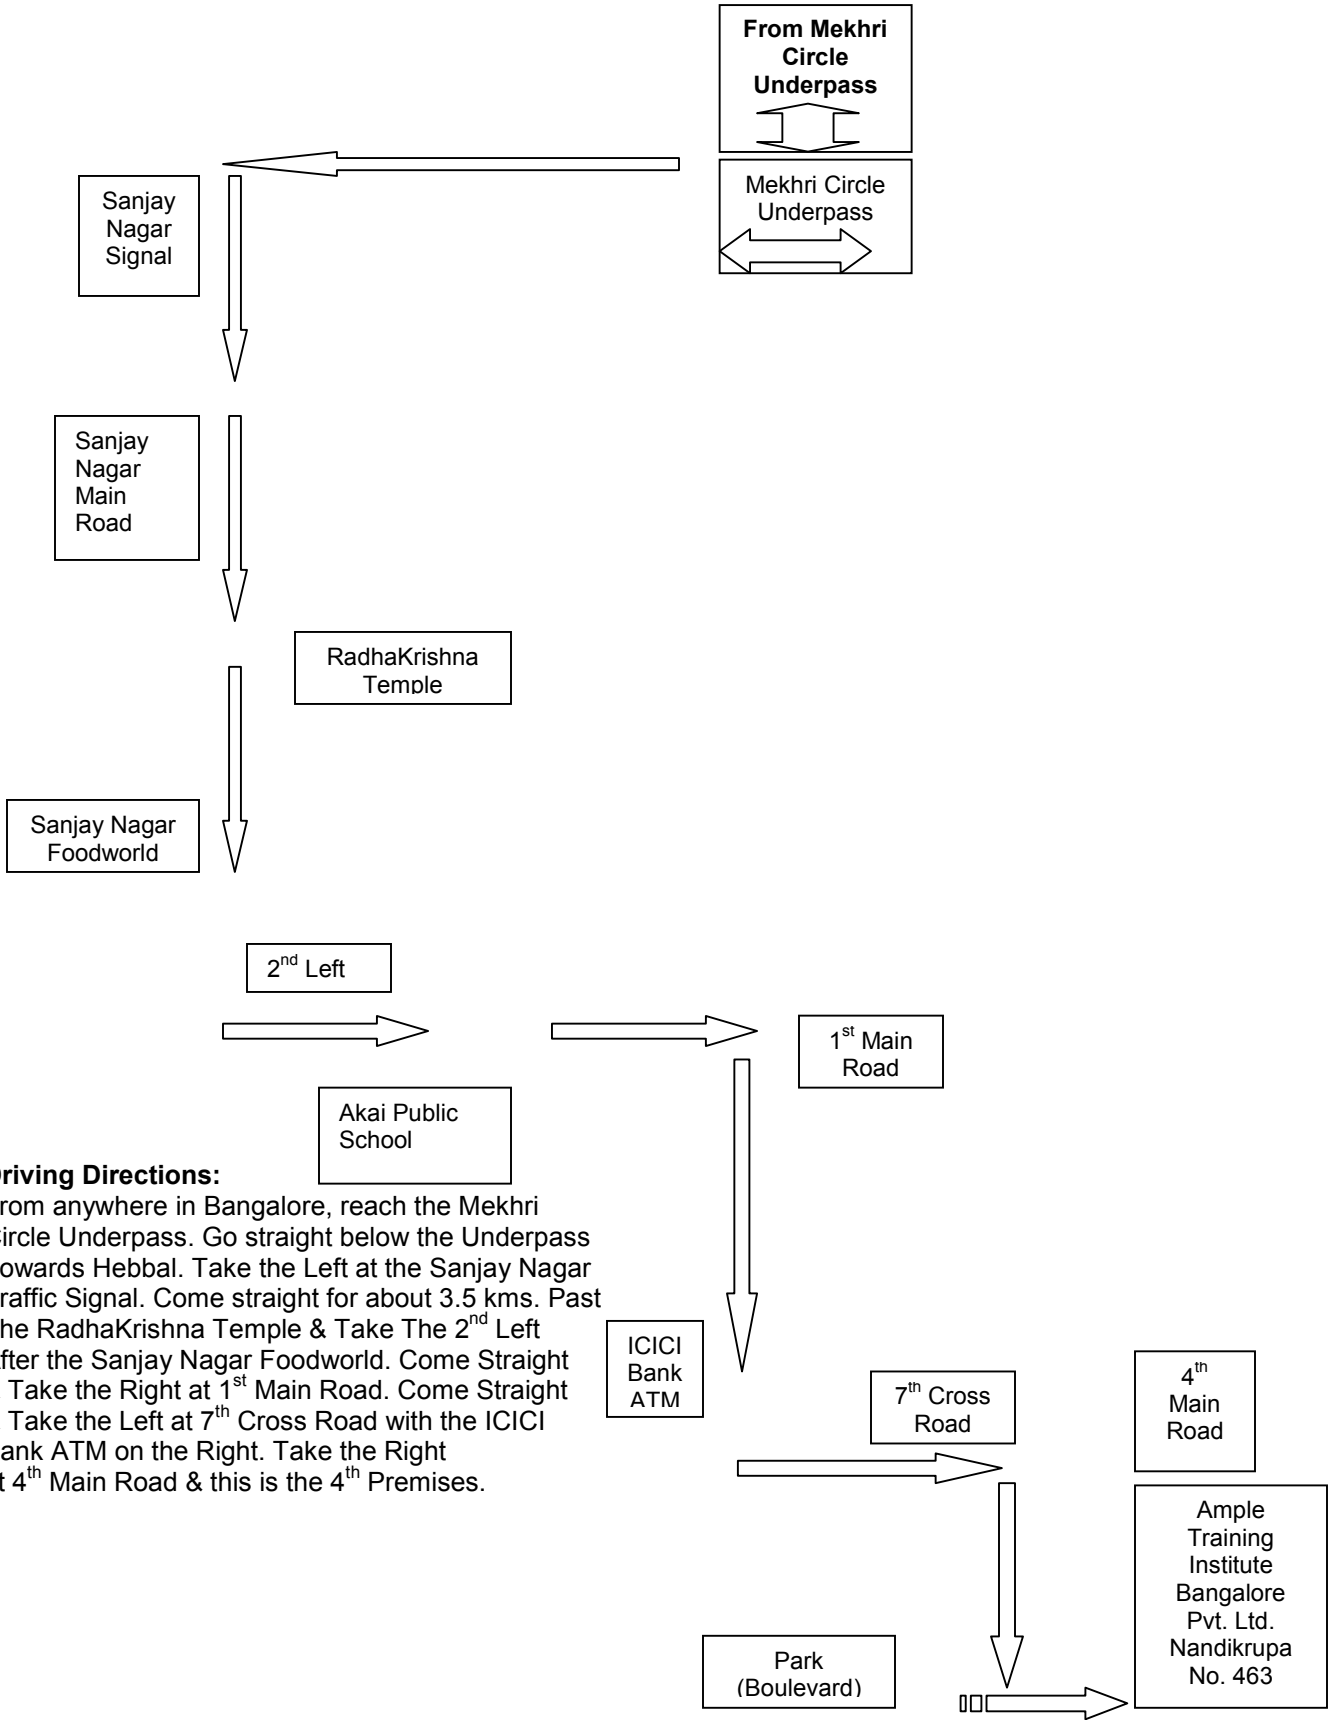

1<sup>st</sup> Main  
Road

**Driving Directions:**

From anywhere in Bangalore, reach the Mekhri Circle Underpass. Go straight below the Underpass Towards Hebbal. Take the Left at the Sanjay Nagar Traffic Signal. Come straight for about 3.5 kms. Past The RadhaKrishna Temple & Take The 2<sup>nd</sup> Left After the Sanjay Nagar Foodworld. Come Straight & Take the Right at 1<sup>st</sup> Main Road. Come Straight & Take the Left at 7<sup>th</sup> Cross Road with the ICICI Bank ATM on the Right. Take the Right at 4<sup>th</sup> Main Road & this is the 4<sup>th</sup> Premises.

ICICI  
Bank  
ATM

7<sup>th</sup> Cross  
Road

4<sup>th</sup>  
Main  
Road

Park  
(Boulevard)

Ample  
Training  
Institute  
Bangalore  
Pvt. Ltd.  
Nandikrupa  
No. 463

**Driving Directions:**

From anywhere in Bangalore, reach the Hebbal Flyover. Take the Left Fork down to **Tumkur Road**. Come straight for about 2.5 kms. taking the Flyover Up Ramp & Take the Left after Big Bazaar at the Railway Crossing 2, after coming down the Flyover Down Ramp, as shown in the Map. Come past the Railway Crossing & take a Left to go below the Underpass & take a Right Below the Underpass where you will find the Kolte Patil Whispering Meadows Apartment Complex To your Left. Come Straight & Take the Left at 1<sup>st</sup> Main Road. Come Straight Past the RMZ Pebble Bay Apartment Complex, which will be on your Left & the Axis Bank ATM on your Right. Take the Right At 7<sup>th</sup> Cross Road with the ICICI Bank ATM on the Left. Come Straight & Take the Right at 4<sup>th</sup> Main Road & this is the 4<sup>th</sup> Premises.