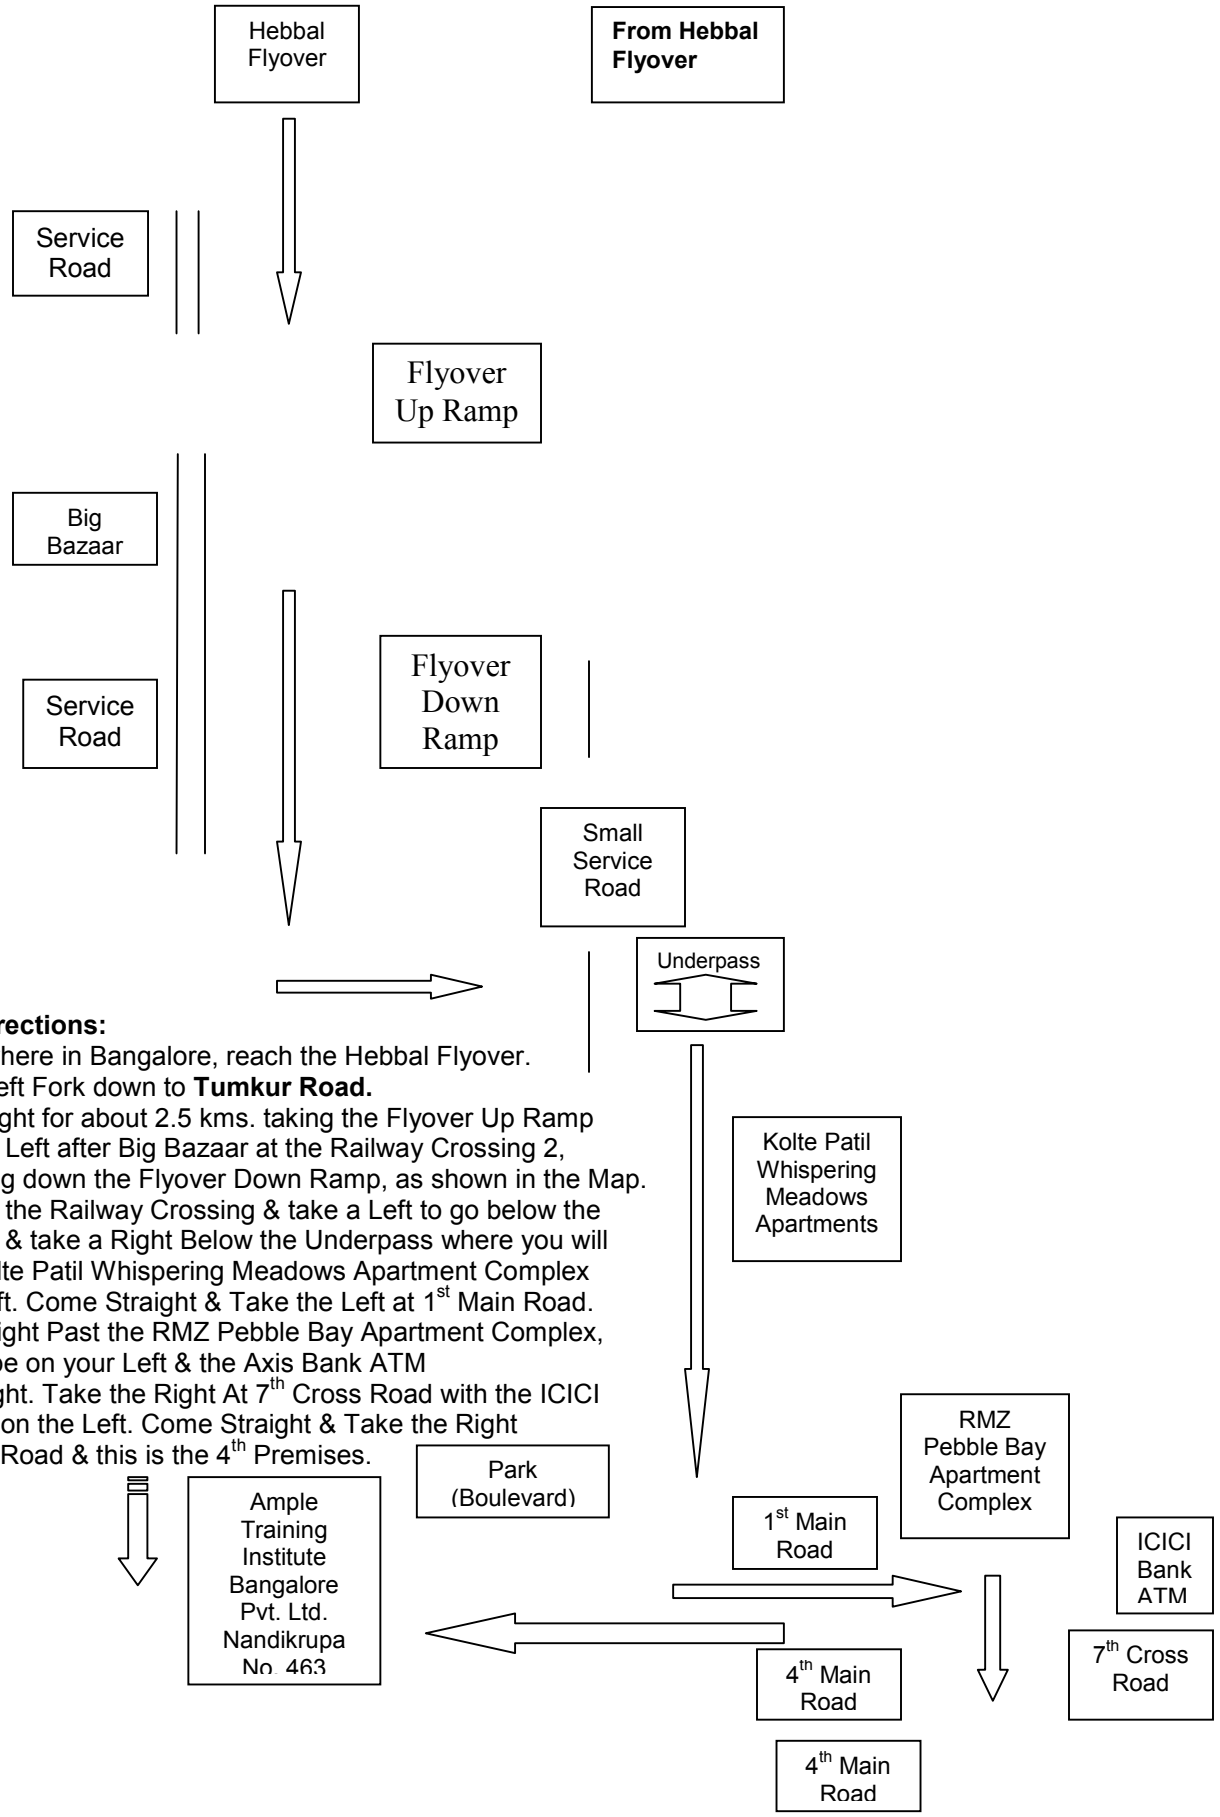

M.S.R. Hospital

BMTC Bus Depot

1/2k.m.

Park (Boulevard)

4<sup>th</sup> Main Road

KEB Substation Devasandra

Park/ Playgro und

5<sup>th</sup> Main Road

1<sup>st</sup> Main  
Road

**Driving Directions:**

From anywhere in Bangalore, reach the Mekhri Circle Underpass. Go straight below the Underpass Towards Hebbal. Take the Left at the Sanjay Nagar Traffic Signal. Come straight for about 3.5 kms. Past The RadhaKrishna Temple & Take The 2<sup>nd</sup> Left After the Sanjay Nagar Foodworld. Come Straight & Take the Right at 1<sup>st</sup> Main Road. Come Straight & Take the Left at 7<sup>th</sup> Cross Road with the ICICI Bank ATM on the Right. Take the Right at 4<sup>th</sup> Main Road & this is the 4<sup>th</sup> Premises.

ICICI  
Bank  
ATM

7<sup>th</sup> Cross  
Road

4<sup>th</sup>  
Main  
Road

Park  
(Boulevard)

Ample  
Training  
Institute  
Bangalore  
Pvt. Ltd.  
Nandikrupa  
No. 463

**Driving Directions:**

From anywhere in Bangalore, reach the Hebbal Flyover. Take the Left Fork down to **Tumkur Road**. Come straight for about 2.5 kms. taking the Flyover Up Ramp & Take the Left after Big Bazaar at the Railway Crossing 2, after coming down the Flyover Down Ramp, as shown in the Map. Come past the Railway Crossing & take a Left to go below the Underpass & take a Right Below the Underpass where you will find the Kolte Patil Whispering Meadows Apartment Complex To your Left. Come Straight & Take the Left at 1<sup>st</sup> Main Road. Come Straight Past the RMZ Pebble Bay Apartment Complex, which will be on your Left & the Axis Bank ATM on your Right. Take the Right At 7<sup>th</sup> Cross Road with the ICICI Bank ATM on the Left. Come Straight & Take the Right at 4<sup>th</sup> Main Road & this is the 4<sup>th</sup> Premises.

4<sup>th</sup> Main  
Road

7<sup>th</sup> Cross  
Road

4<sup>th</sup> Main  
Road